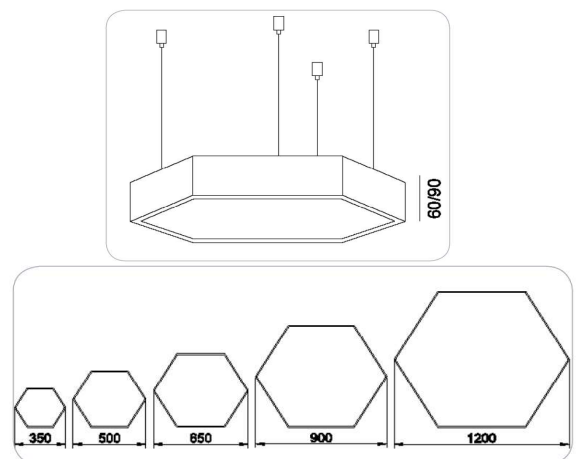

Sovitron Interior Pvt.Ltd.

Model Name

Disc Pendant /DLADISCDPD-20

Description

Architectural Light

Technical description

Dimension	Dia=300mm H=60/90/95mm
Frame	Aluminium
Color Tempertaure	4000K
Power	20W
Total Luminous Flux	2000 lm
Efficacy	100 lm/W
IP rating	50
Color Rendering	≥80
Mounting	Pendant
Optics	White Opal Diffuser
Dimming	NON-Dimmable
Operating Voltage	220-240 VAC
Standard Lifetime	L70 minimum at 50,000 burning hours

Image

Dimension diagram

Remarks:-

Address: Plot #7 Saroorpur-Nangla Industrial Area,Ballabgarh-Sohna Road,Faridabad-121005
Email: info@sovitron.com